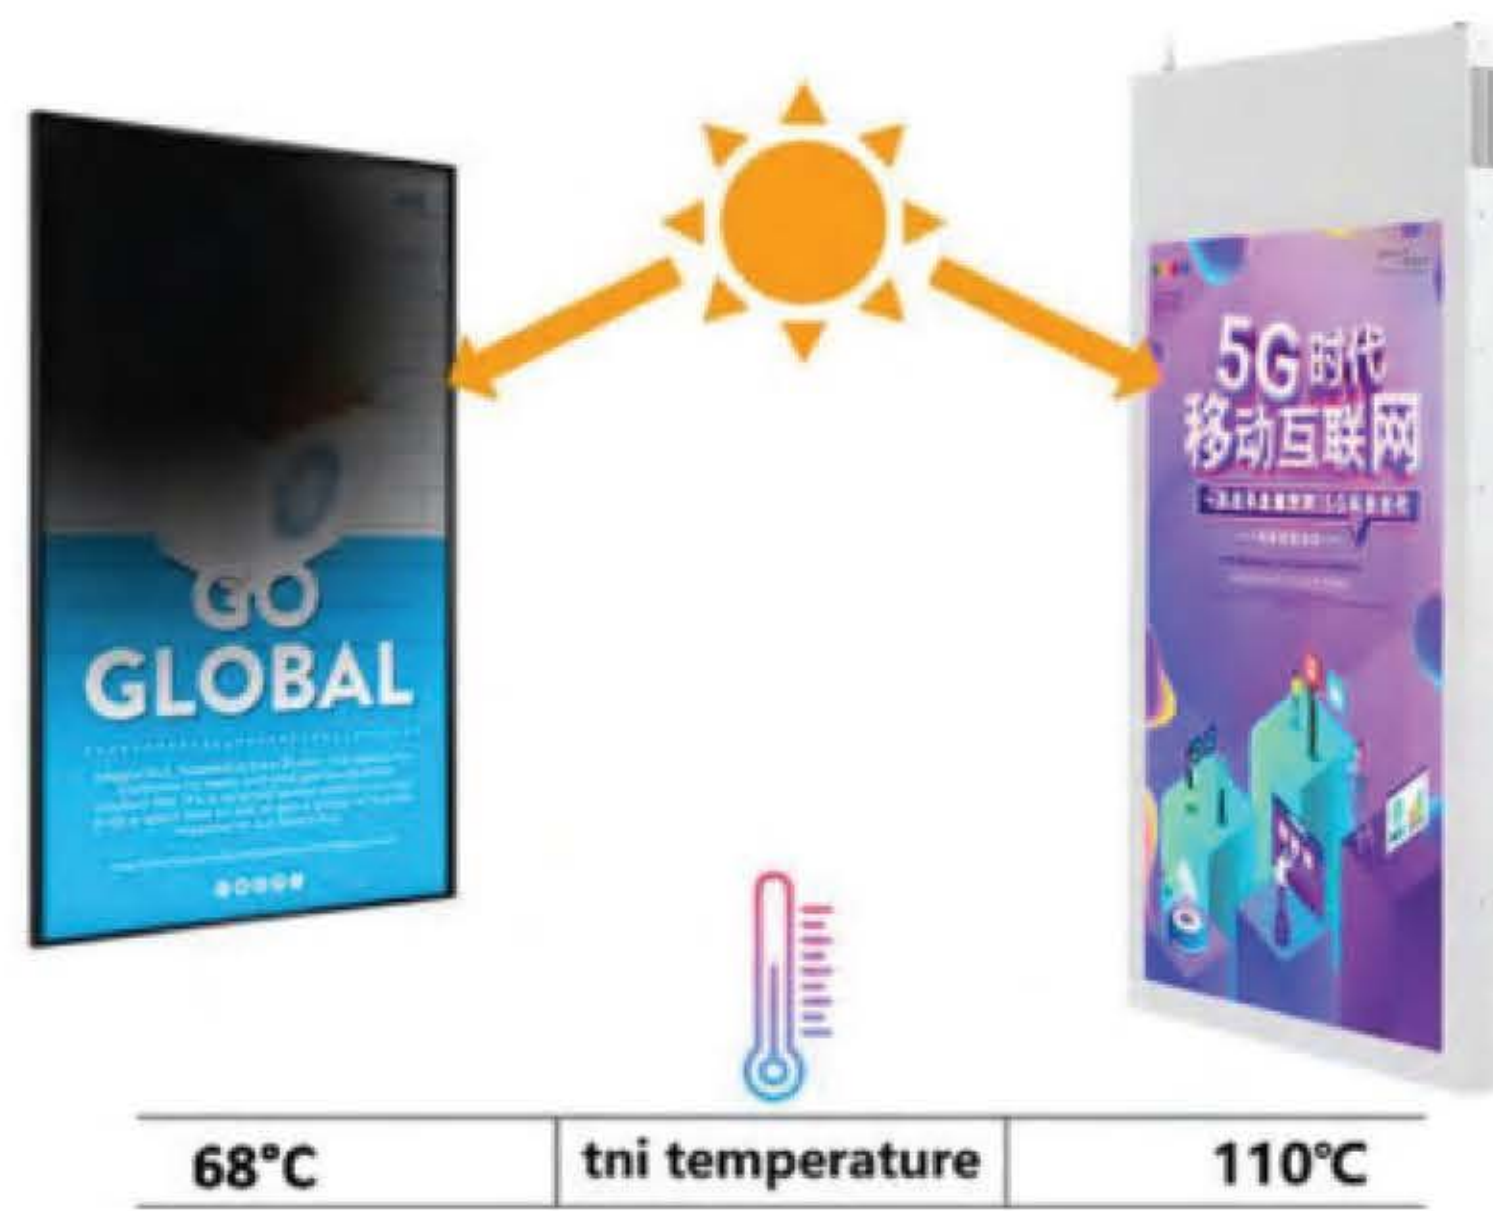

Window Facing Digital Signage

Outstanding Visibility Even In Full Sunlight

www.omghome.net

HD Series Description

Easily installed in store windows, HD series of window facing digital signage captivates customers with its vivid image quality and quiet operation.

Space Efficiency

Slim Design

Thanks to its thin depth, this series takes up minimal space, which leads to space efficiency in an in-window environment.

Feature

Bright & Brilliant

The HD series possess powerful brightness upto 5,000nits, messages remain bright and clear even in direct sunlight in a storefront, you get an uncompromised picture that can capture customers' attention and entice them into your store.