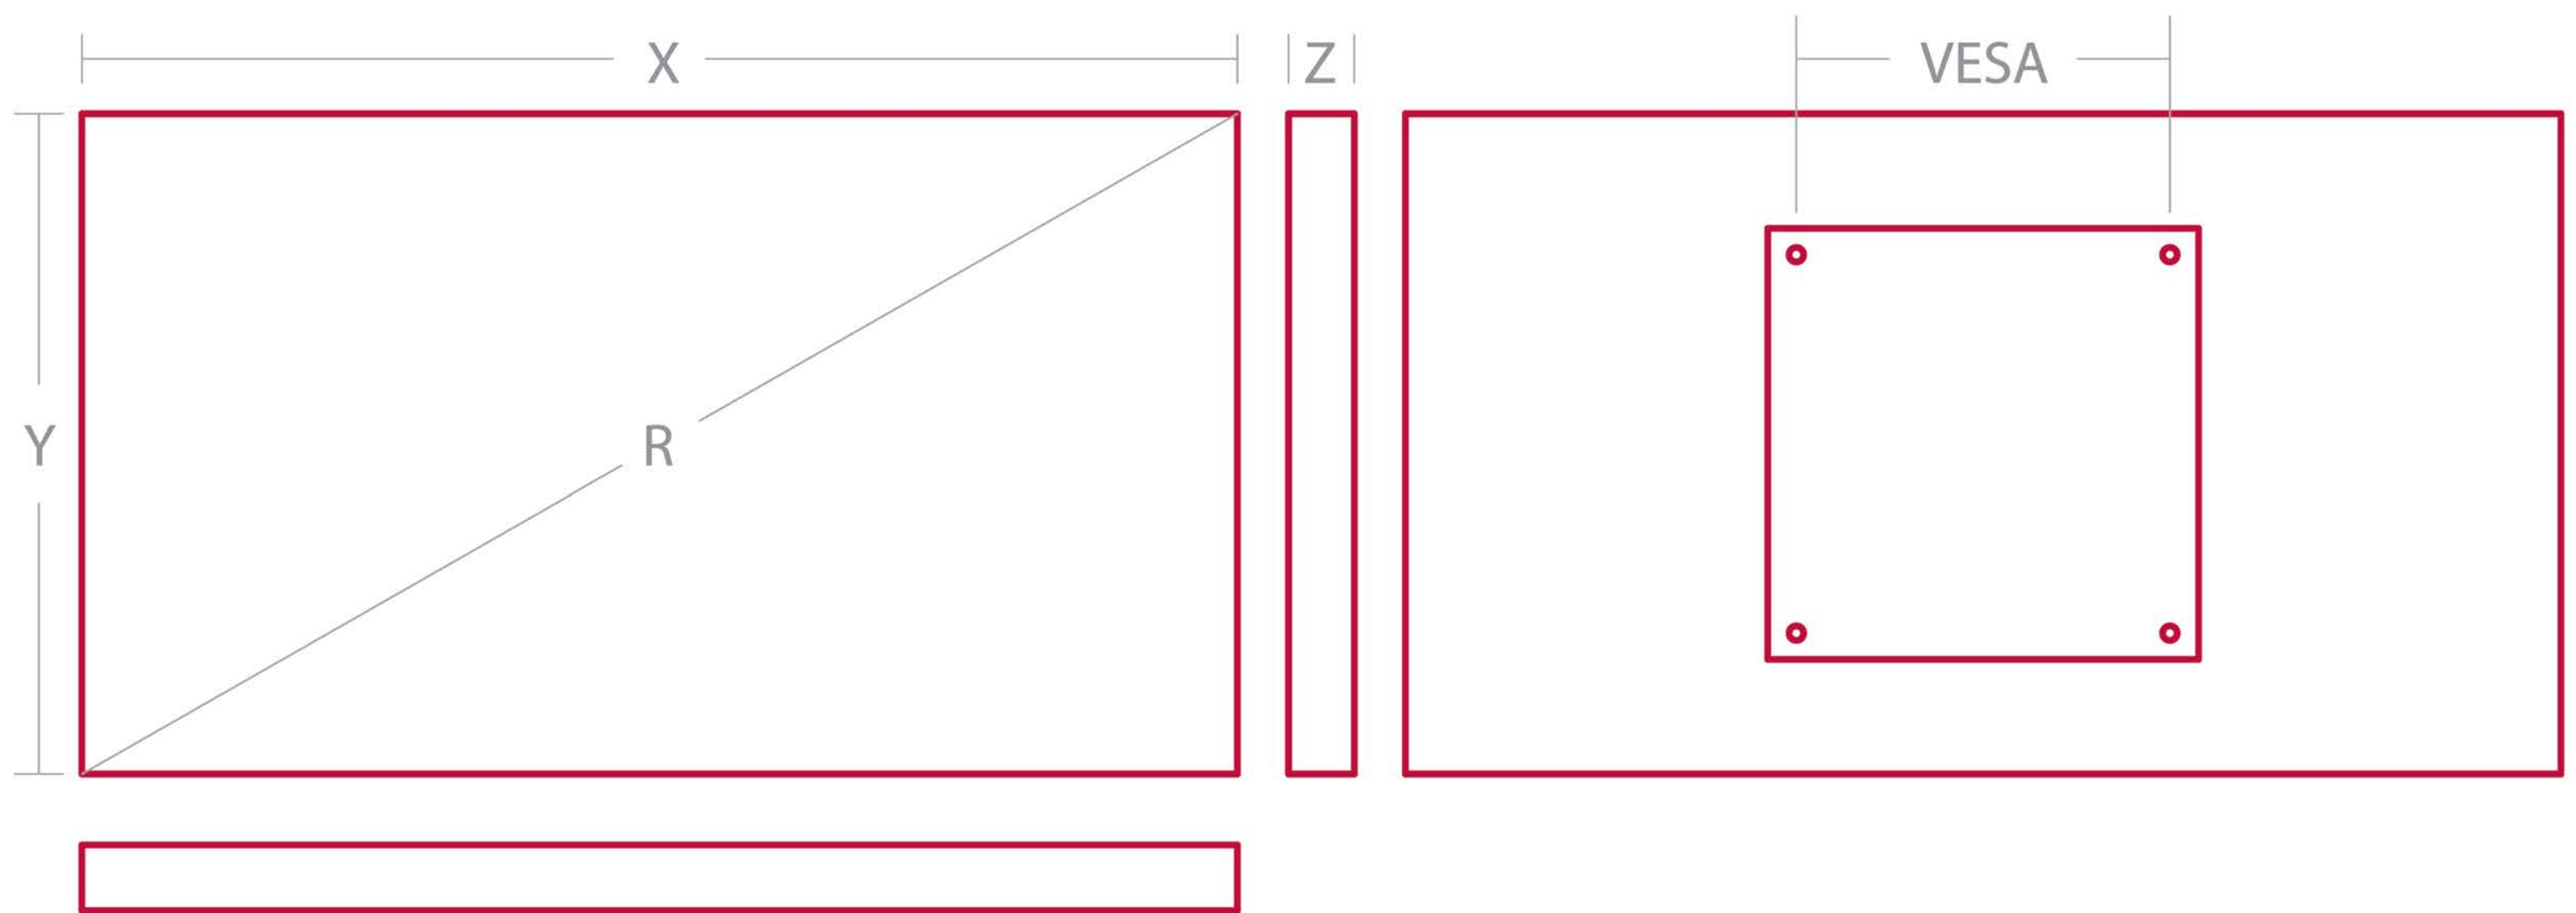

Dimensions (inches)

R	X	Y	Z	Bezel	VESA
55 inch	48.5	27.7	3.4	.35	15.7x11.8
65 inch	57.8	33.2	3.4	.71	11.8x19.7
75 inch	66.5	36.5	3.4	.71	15.7x19.7

Connectivity