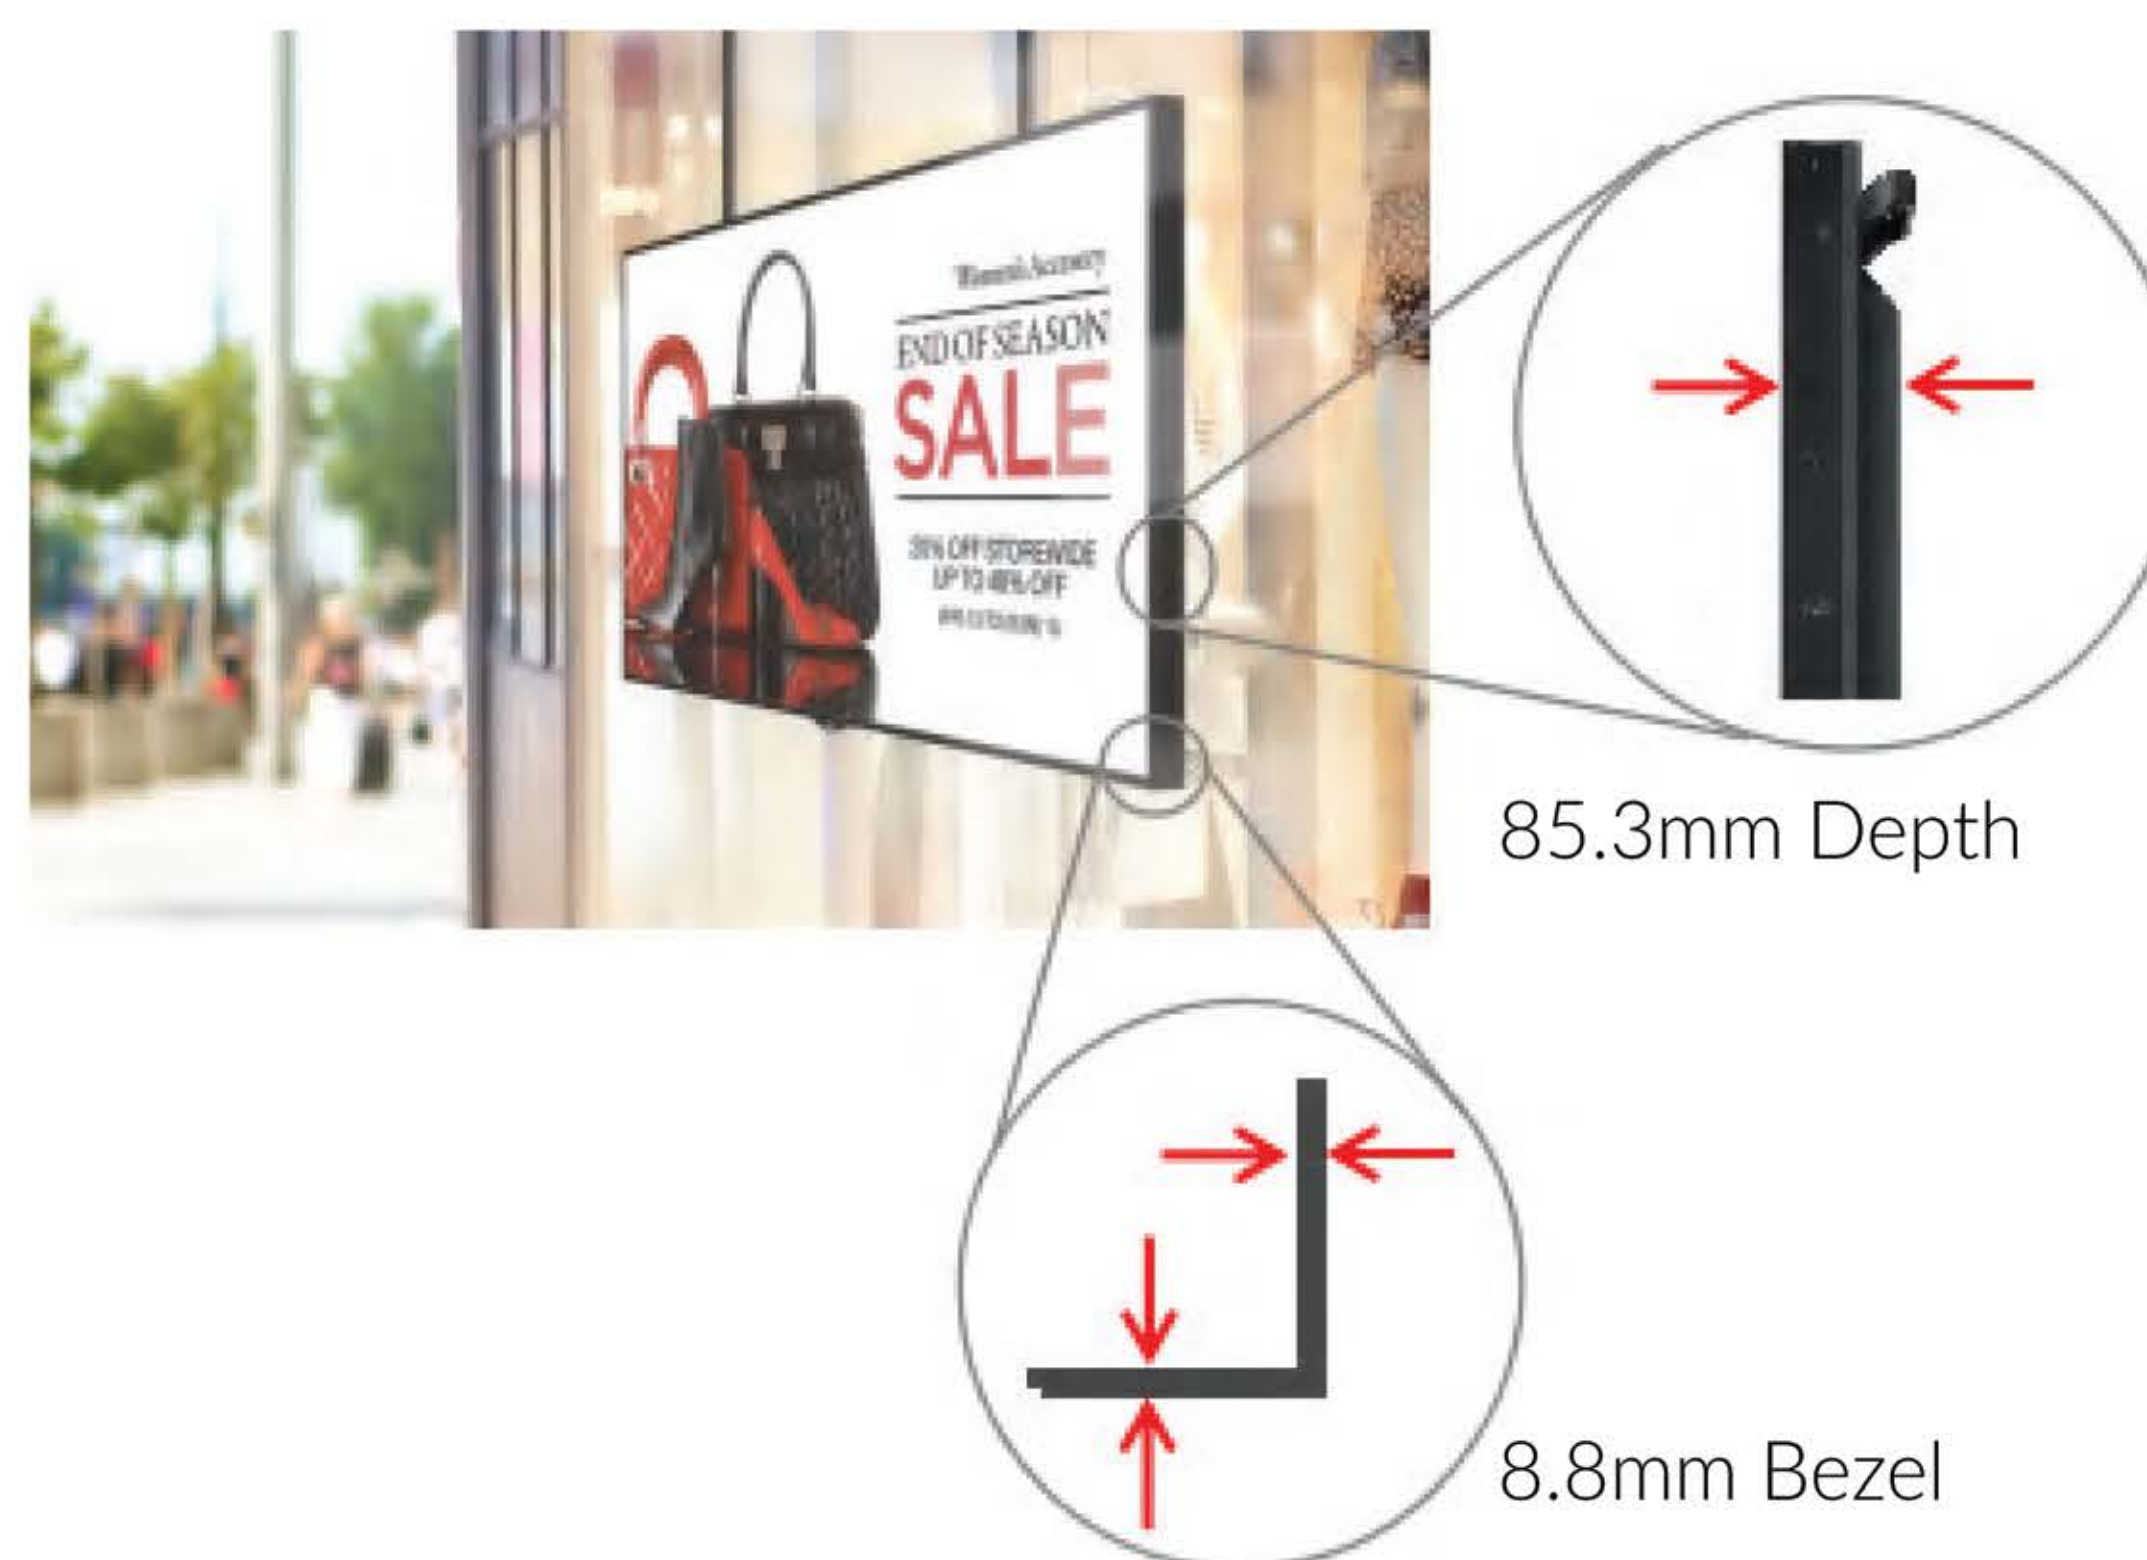

User Convenience

Smart Brightness Control

The auto brightness sensor adjust backlight brightness according to the ambient brightness to save power energy and protect the human eye.

HD Series Under 25DB < Conversation 50DB < Typing 78DB