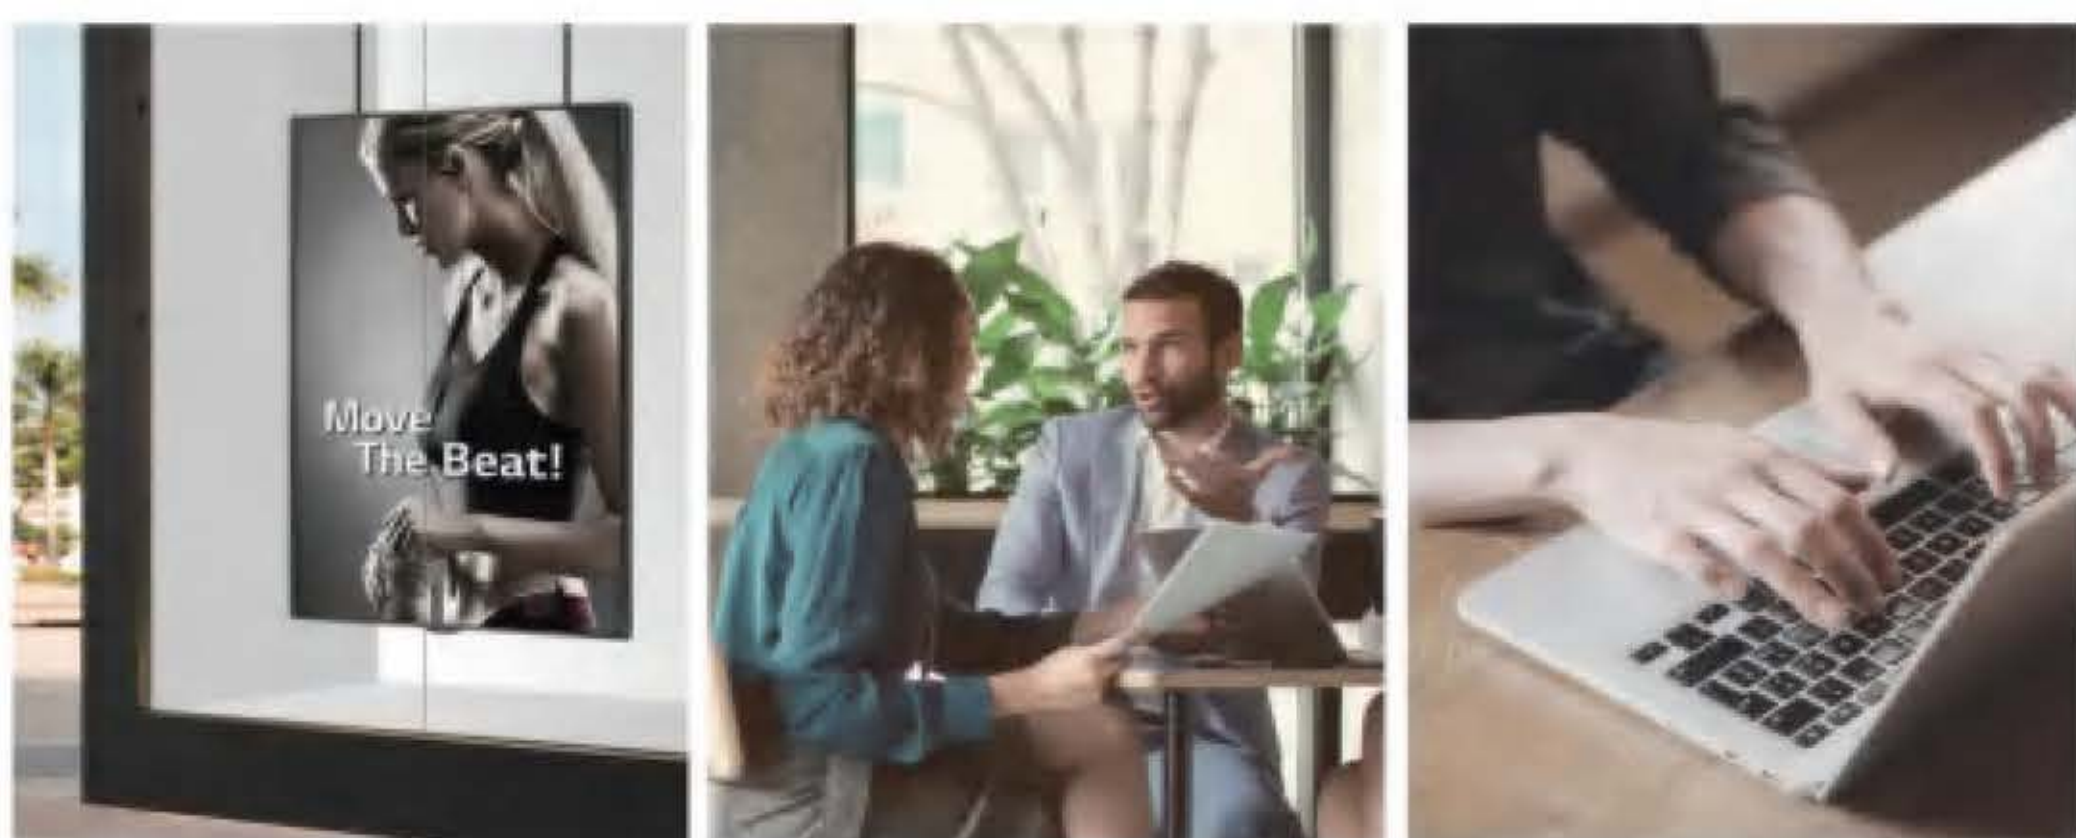

User Convenience

Smart Brightness Control

The auto brightness sensor adjust backlight brightness according to the ambient brightness to save power energy and protect the human eye.

HD Series Under 25DB < Conversation 50DB < Typing 78DB