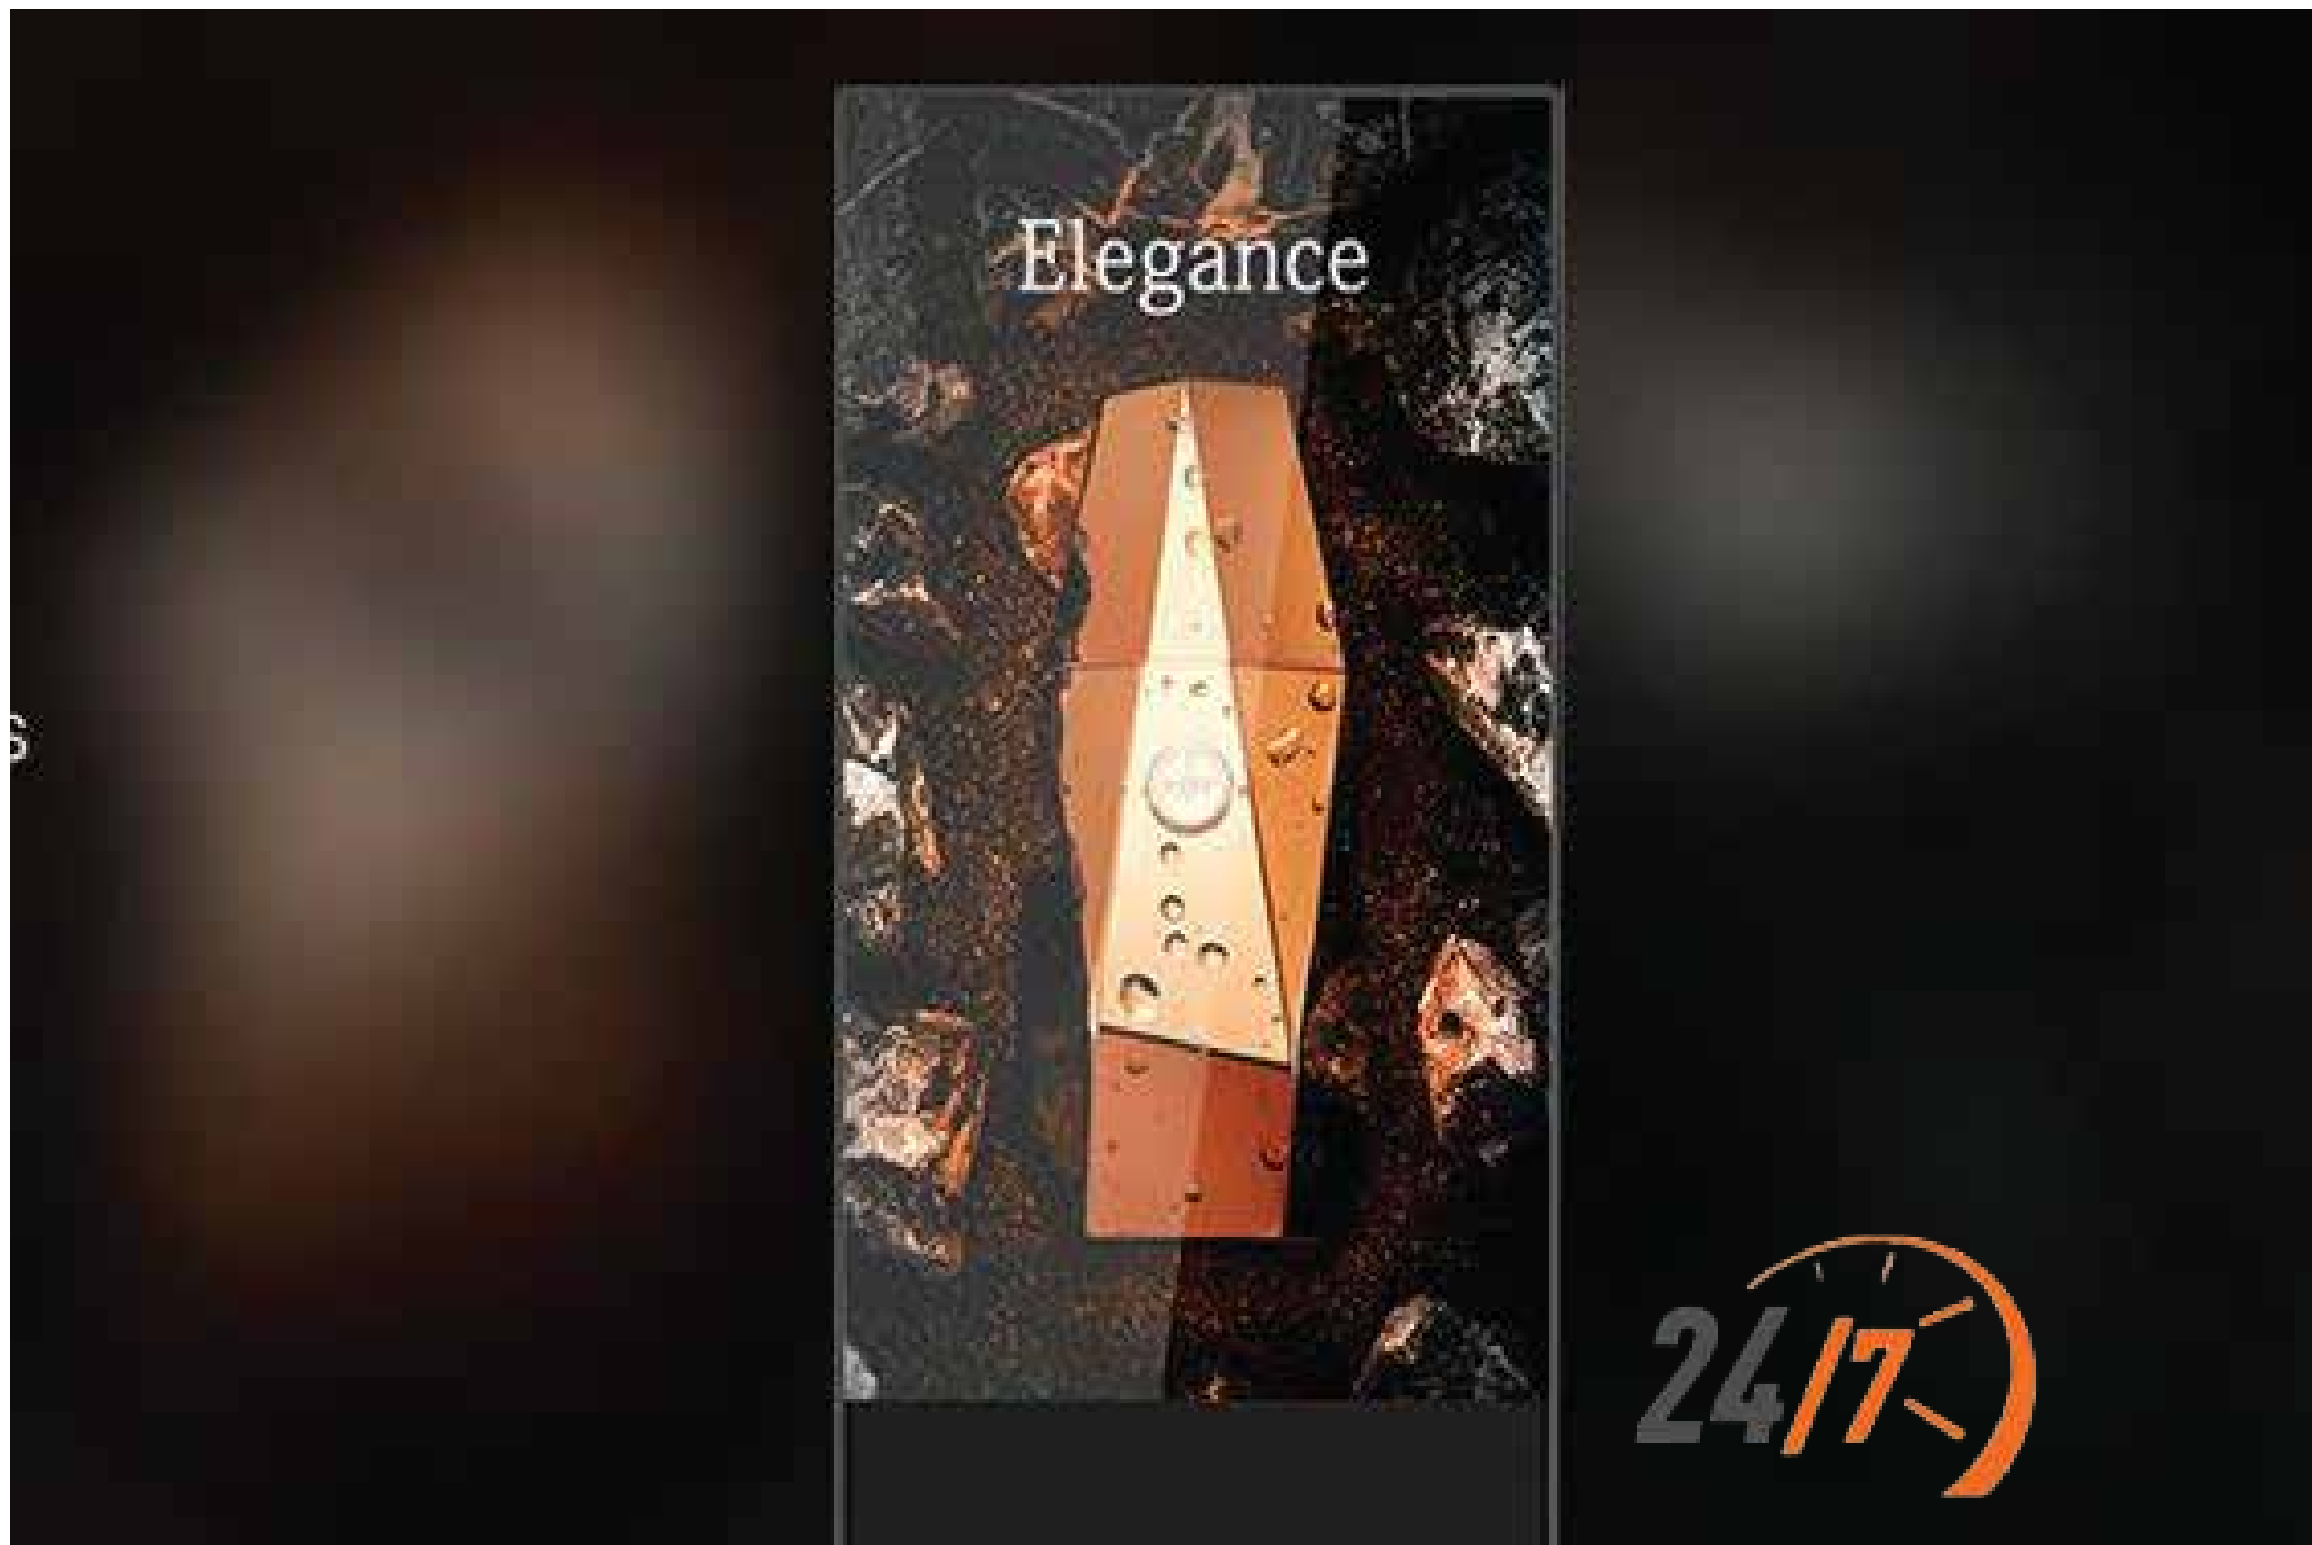

Commercial Screen & 24/7 operation

Referee use the original commercial display screen, which is more durable than ordinary TV screens and has a longer service life. It supports 7x24 uninterrupted operation.