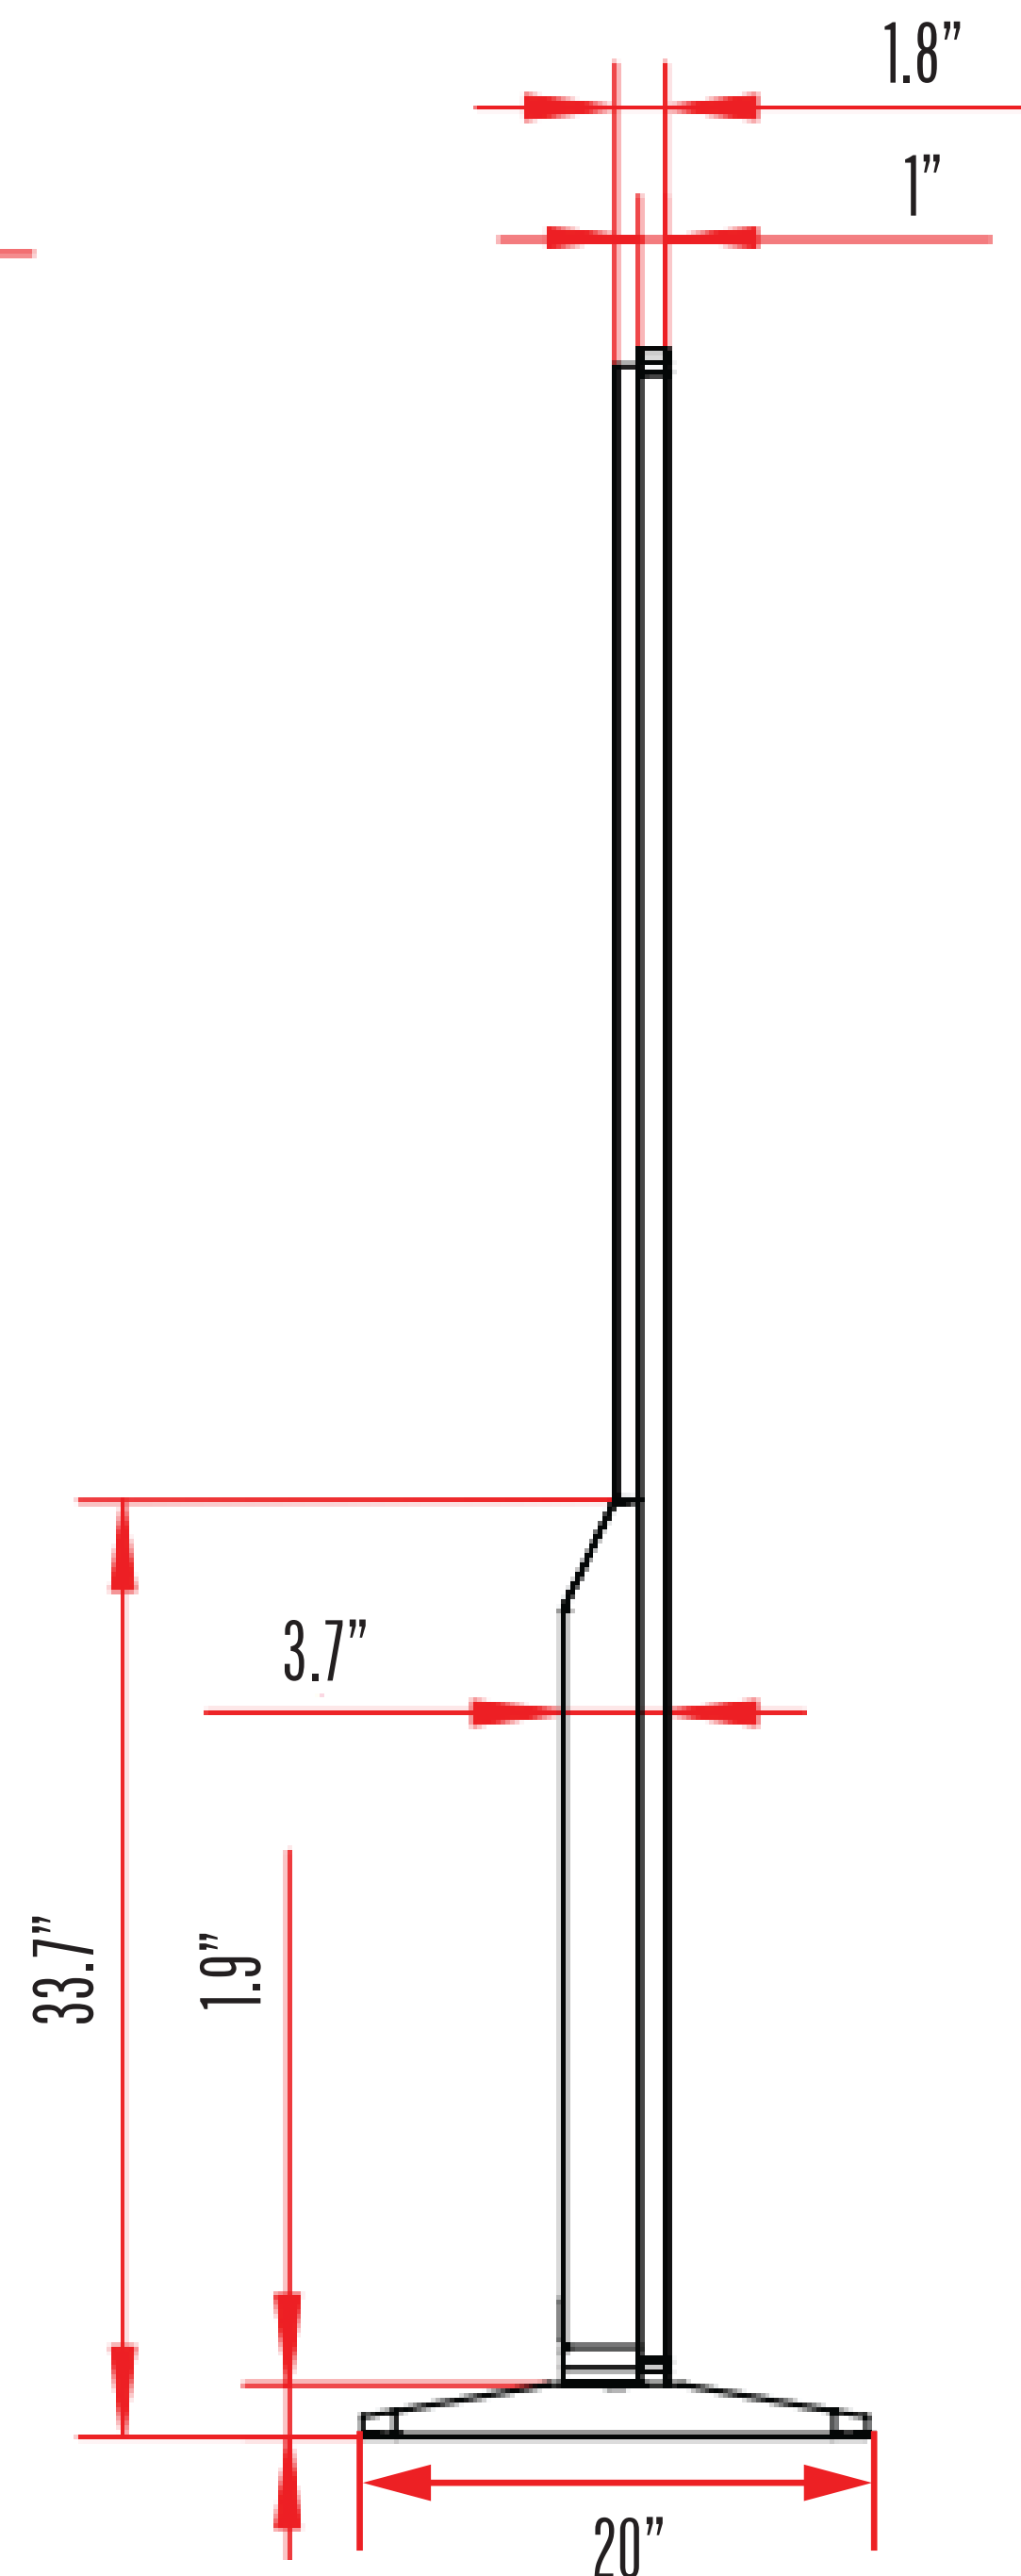

Super UHD/FHD Quality

With 4K UHD or FHD 1080P resolution, image details are more eye-catching and brings you an unprecedented view of advertising display.

Tempered glass

The surface of Referee Floor standing totem is made of imported tempered glass, which can withstand the high temperature and severe cold, providing the best protection for the screen.

Multi-core processor inside

Equipped with powerful multi core processors, the Referee Floor Standing Kiosks provide smooth playing effect. ARM cores or Intel cores optional.

SPECIFICATION

Specification:			
Model No.:	A43F	A55F	
Panel			
LCD Panel Type	43 inch IPS LCD	55 inch IPS LCD	
Resolution	3840*2160	3840*2160	
Backlight	LED		
Brightness	400nits	400nits	
Contrast Ratio	1200:1	1600:1	
Color Depth	8 bits		
Response Time	8 ms (typ)		
Viewing Angle	178° / 178°		
Light Life Time	50,000 hrs (typ.)		
POWER			
Power Supply	Internal		
Rated Voltage	AC 100 V ~ 240 V, 50 Hz / 60 Hz		
Power Consumption	86W	125W	
USER INTERFACE			
Language	English by default		
ENVIRONMENT			
Operating Temperature	-20° C ~ 60° C		
Storage Temperature	-10° C ~ 60° C		
Humidity	10% ~ 80% RH Non-condensing		
INTERNAL PLAYER			
Processor	ARM Quad-core Cortex-A55 up to 1.9GHz		
Main memory interface	2GB DDR3		
Graphics	Mali-G31 GPU		
Storage (FDM)	eMMC 16GB(about 2GB occupied by o/s)		
Multimedia	Decoder: 4K/8K,H.265; Encoder: 1080P 100fps H.265/H.264		
IO ports	USB 2.0 x2, HDMI in x 1, micro SD slot x1		
Operating system	Android 9.0		
Network	WLAN 802.11 b/g/n (2.4GHz) ,RJ45		
ENVIRONMENT			
Storage Temp	(-20 -- 65 degree)		
Working Temp	(0 -- 50 degree)		
Storage/Working Humidity	(10 -- 90%)		
CERTIFICATION			
CE, FCC&Rohs	CE, FCC&Rohs		
MECHANICAL SPECS			
Orientation	Portrait		
Cabinet Color	Black		
Dimension (HxLxD)	71x24x20in	75x30x20in	
CTN Dimension (HxLxD)	76x35x11in	79x41x11in	
Weight (N.W)	84lbs	137lbs	
Weight (G.W)	146lbs	205lbs	

TECHNICAL DRAWINGS

43" A43F

55" A55F

ACCESSORIES

Antenna

Cord

Screws

Keys