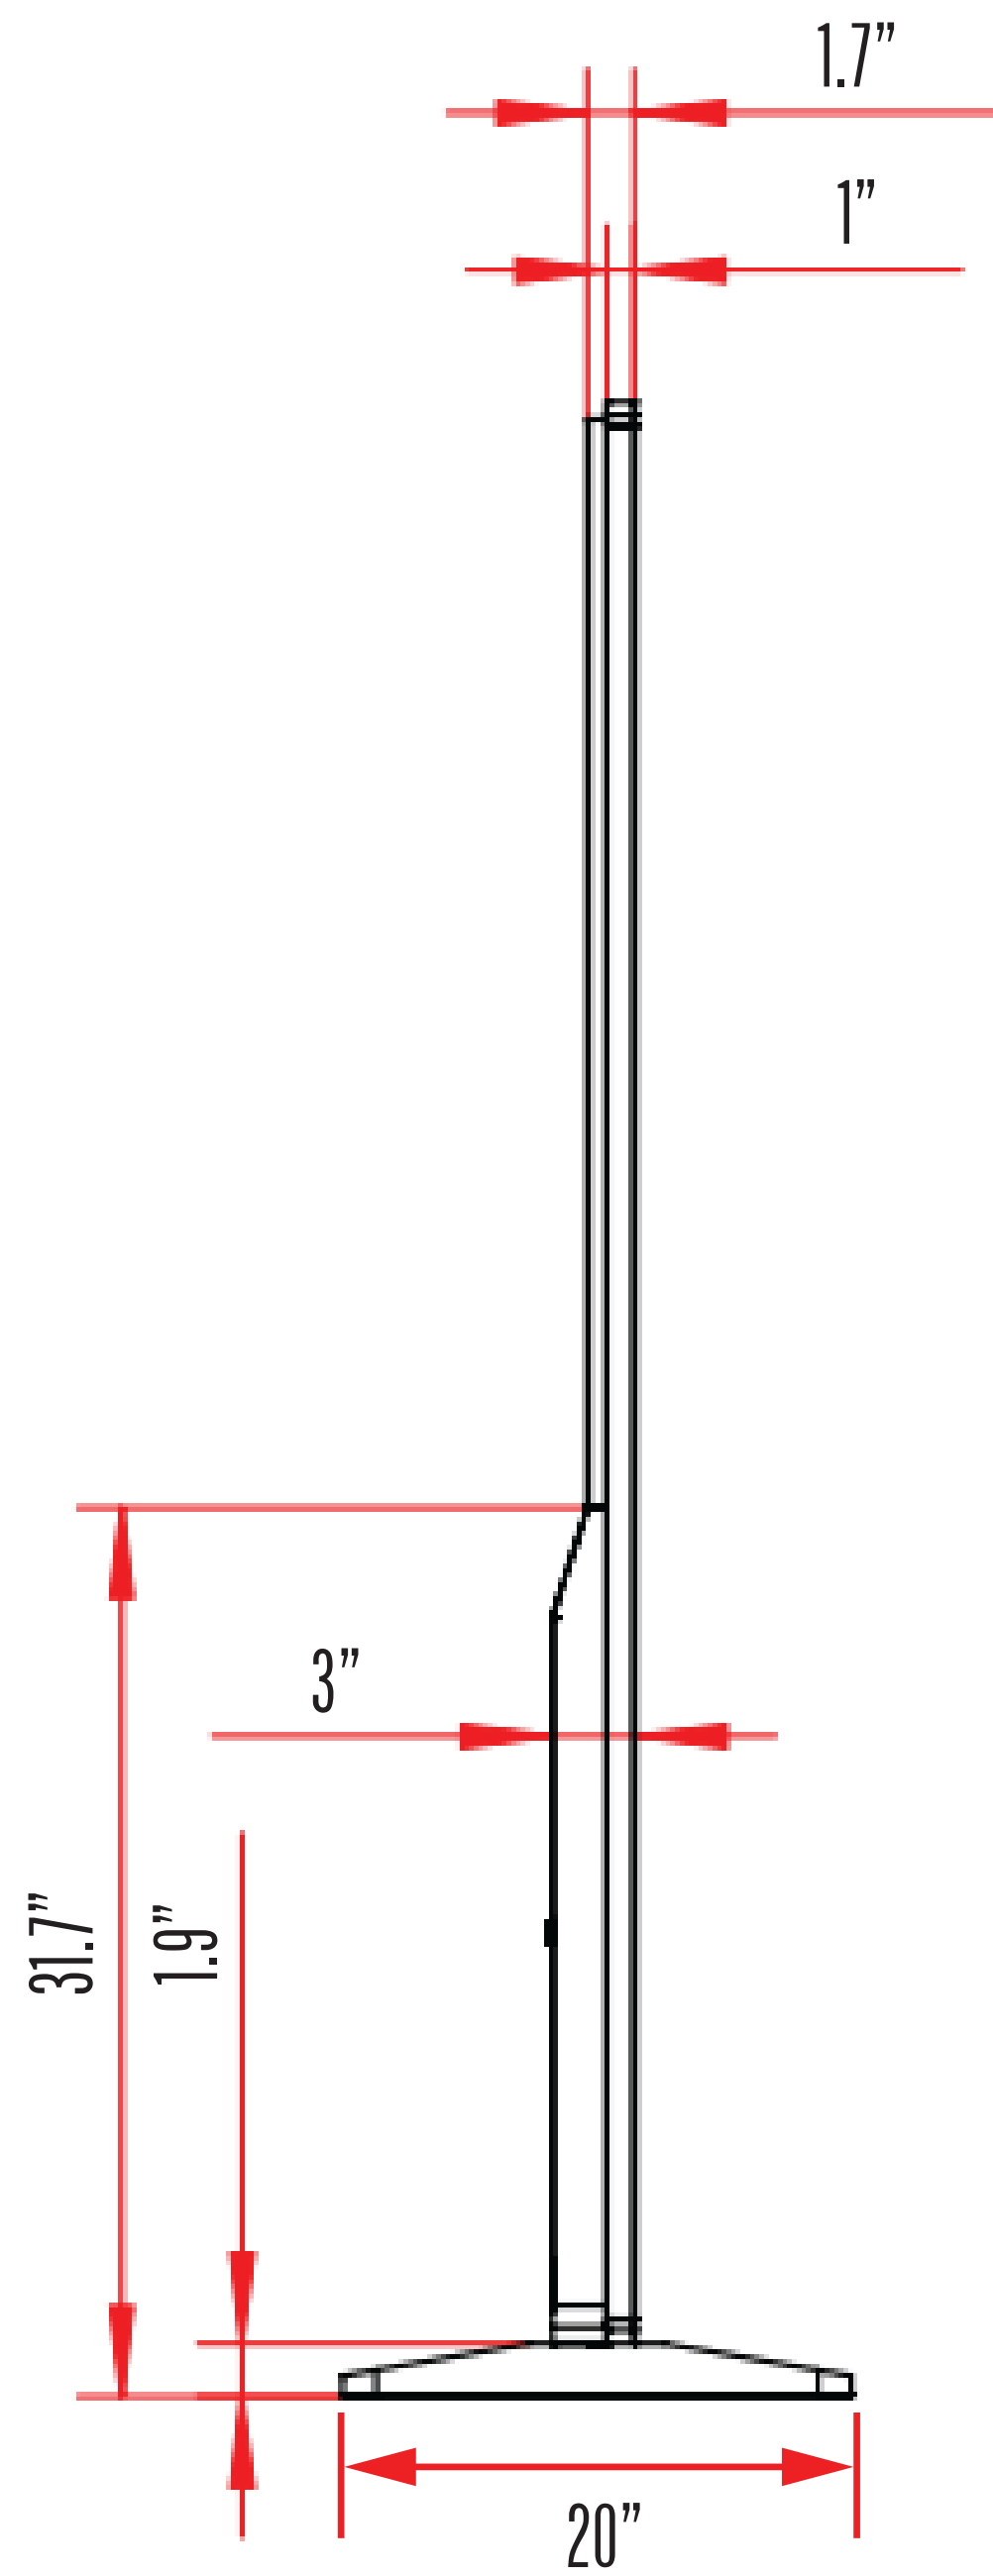

Super UHD/FHD Quality

With 4K UHD or FHD 1080P resolution, image details are more eye-catching and brings you an unprecedented view of advertising display.

Tempered glass

The surface of Referee Floor standing totem is made of imported tempered glass, which can withstand the high temperature and severe cold, providing the best protection for the screen.

Multi-core processor inside

Equipped with powerful multi core processors, the Referee Floor Standing Kiosks provide smooth playing effect. ARM cores or Intel cores optional.

SPECIFICATION

Specification:			
Model No.:	A43F	A55F	
Panel			
LCD Panel Type	43 inch IPS LCD	55 inch IPS LCD	
Resolution	3840*2160	3840*2160	
Backlight	LED		
Brightness	400nits	400nits	
Contrast Ratio	1200:1	1600:1	
Color Depth	8 bits		
Response Time	8 ms (typ)		
Viewing Angle	178° / 178°		
Light Life Time	50,000 hrs (typ.)		
POWER			
Power Supply	Internal		
Rated Voltage	AC 100 V ~ 240 V, 50 Hz / 60 Hz		
Power Consumption	86W	125W	
USER INTERFACE			
Language	English by default		
ENVIRONMENT			
Operating Temperature	-20° C ~ 60° C		
Storage Temperature	-10° C ~ 60° C		
Humidity	10% ~ 80% RH Non-condensing		
INTERNAL PLAYER			
Processor	ARM Quad-core Cortex-A55 up to 1.9GHz		
Main memory interface	2GB DDR3		
Graphics	Mali-G31 GPU		
Storage (FDM)	eMMC 16GB(about 2GB occupied by o/s)		
Multimedia	Decoder: 4K/8K,H.265; Encoder: 1080P 100fps H.265/H.264		
IO ports	USB 2.0 x2, HDMI in x 1, micro SD slot x1		
Operating system	Android 9.0		
Network	WLAN 802.11 b/g/n (2.4GHz) ,RJ45		
ENVIRONMENT			
Storage Temp	(-20 -- 65 degree)		
Working Temp	(0 -- 50 degree)		
Storage/Working Humidity	(10 -- 90%)		
CERTIFICATION			
CE, FCC&Rohs	CE, FCC&Rohs		
MECHANICAL SPECS			
Orientation	Portrait		
Cabinet Color	Black		
Dimension (HxLxD)	71x24x20in	75x30x20in	
CTN Dimension (HxLxD)	76x35x11in	79x41x11in	
Weight (N.W)	84lbs	137lbs	
Weight (G.W)	146lbs	205lbs	

TECHNICAL DRAWINGS

43" A43F

55" A55F

ACCESSORIES

Antenna

Cord

Screws

Keys