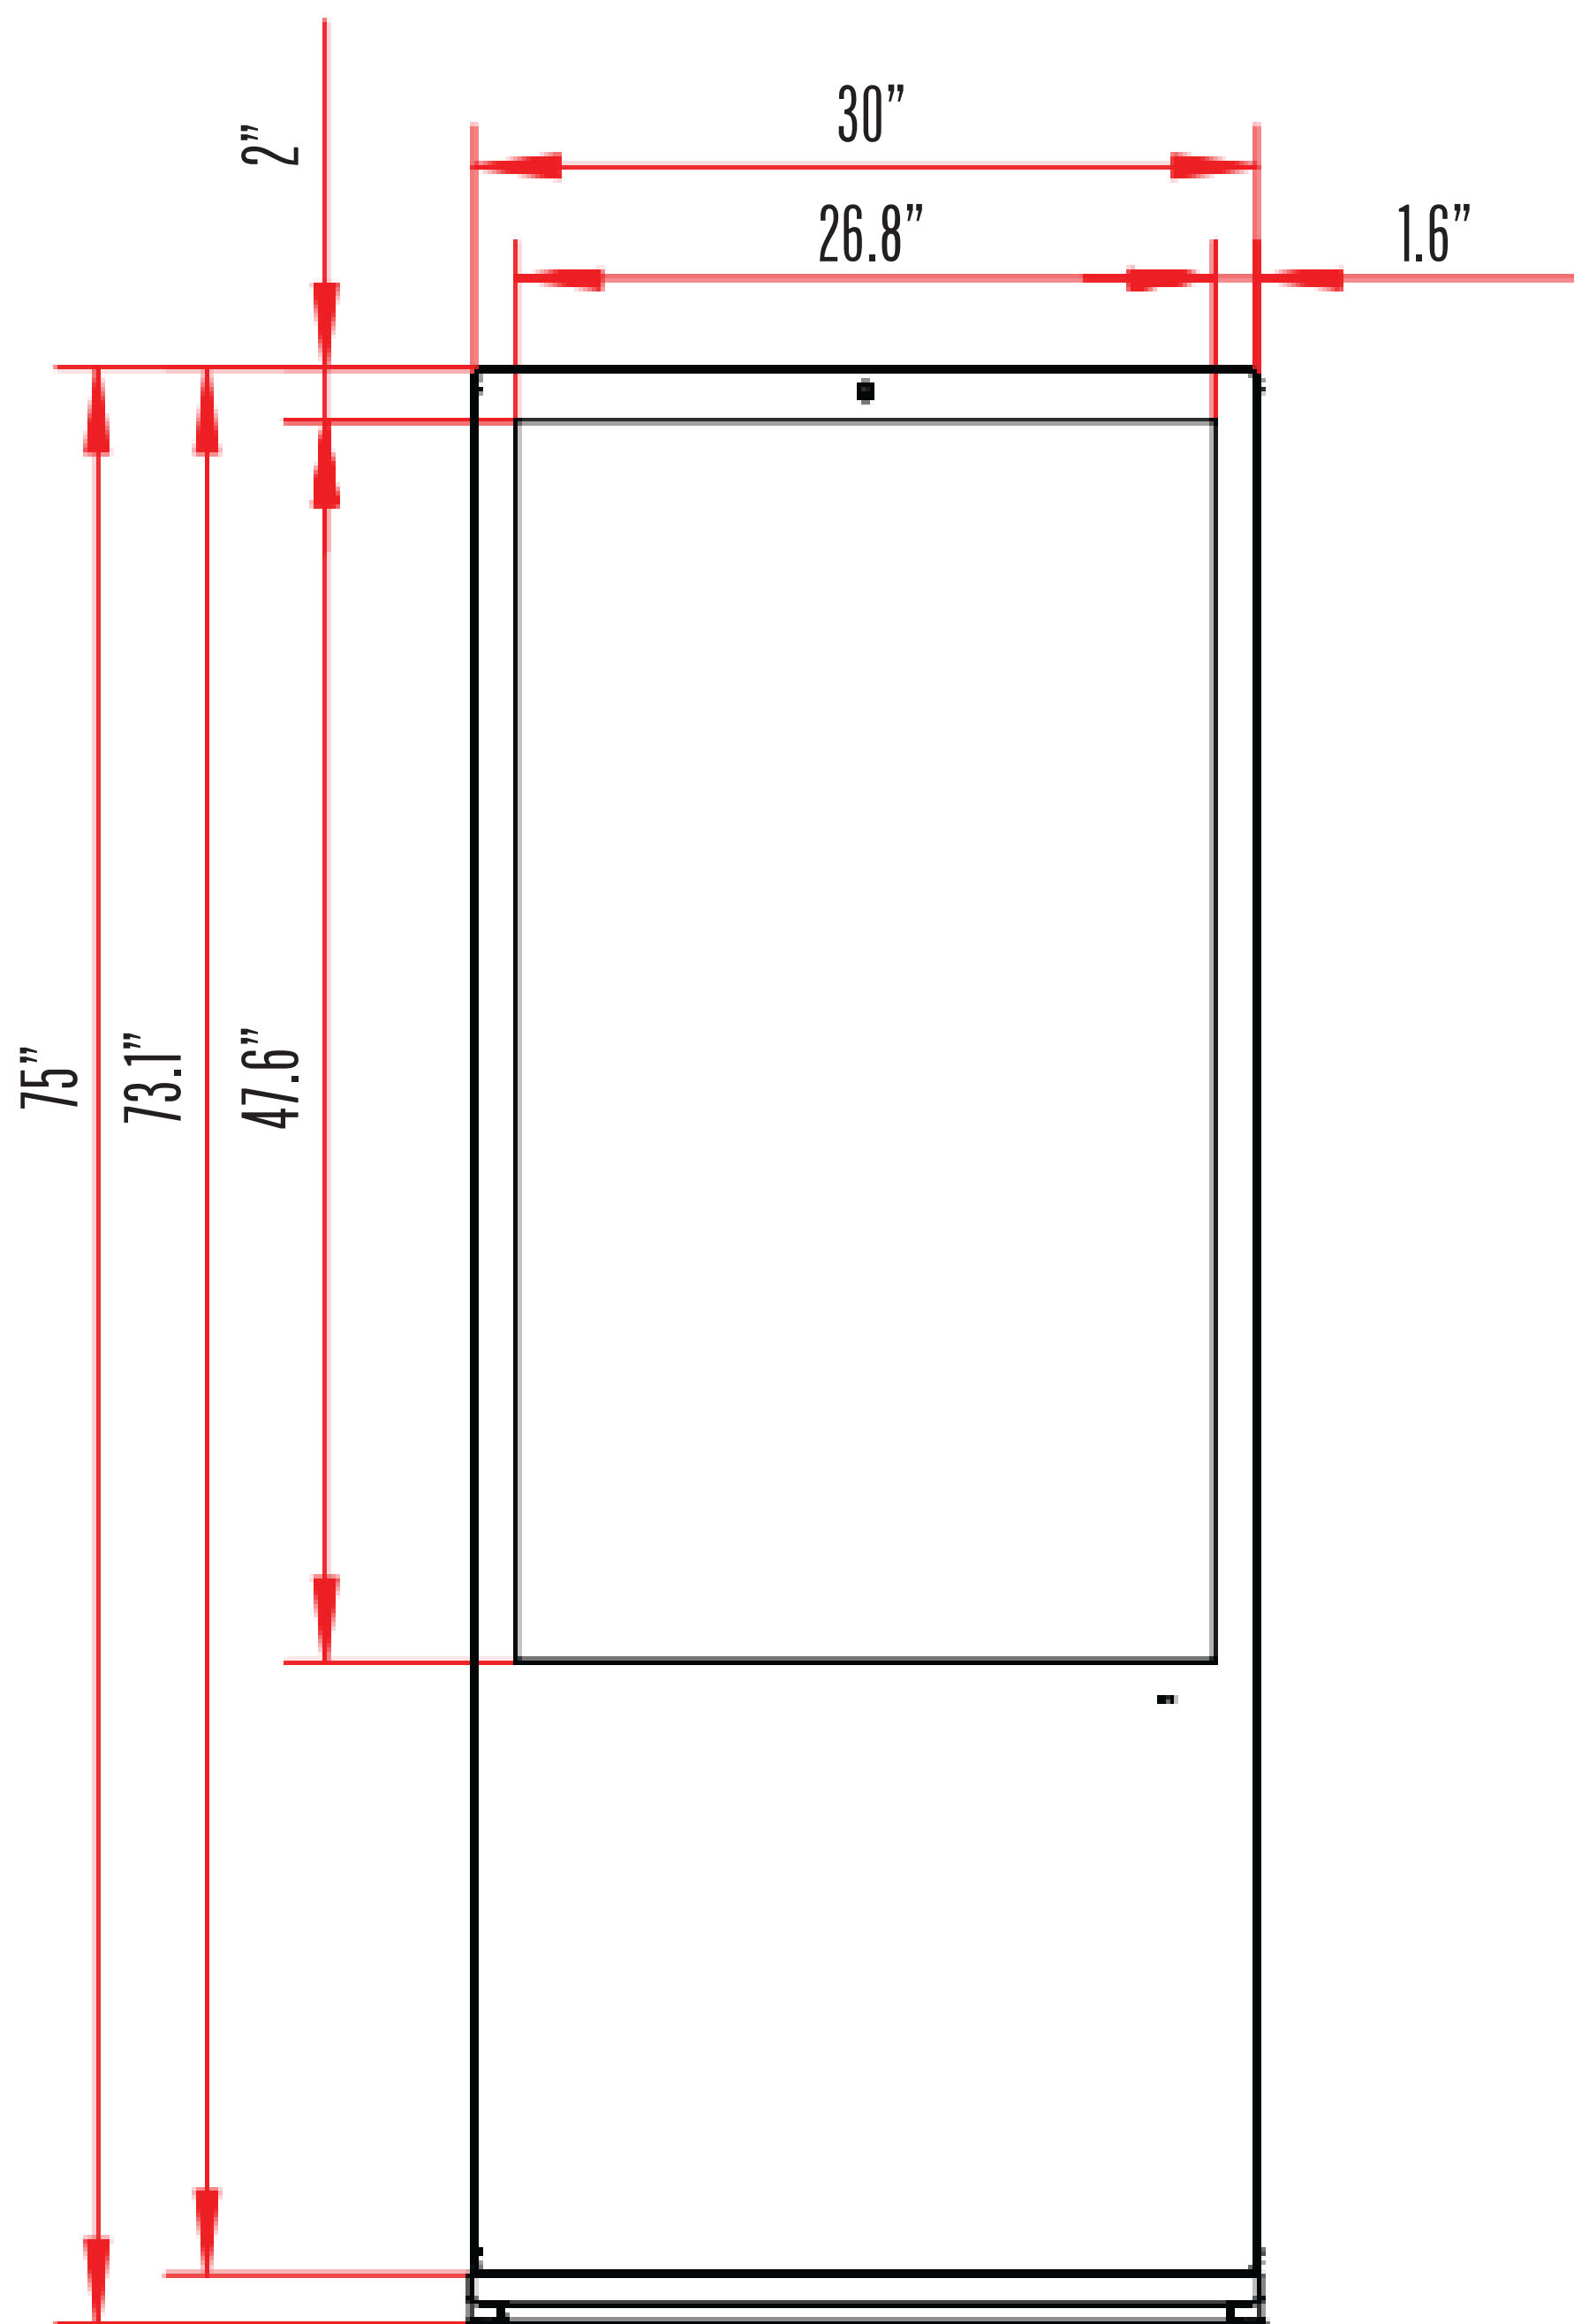

TECHNICAL DRAWINGS

55" A55F