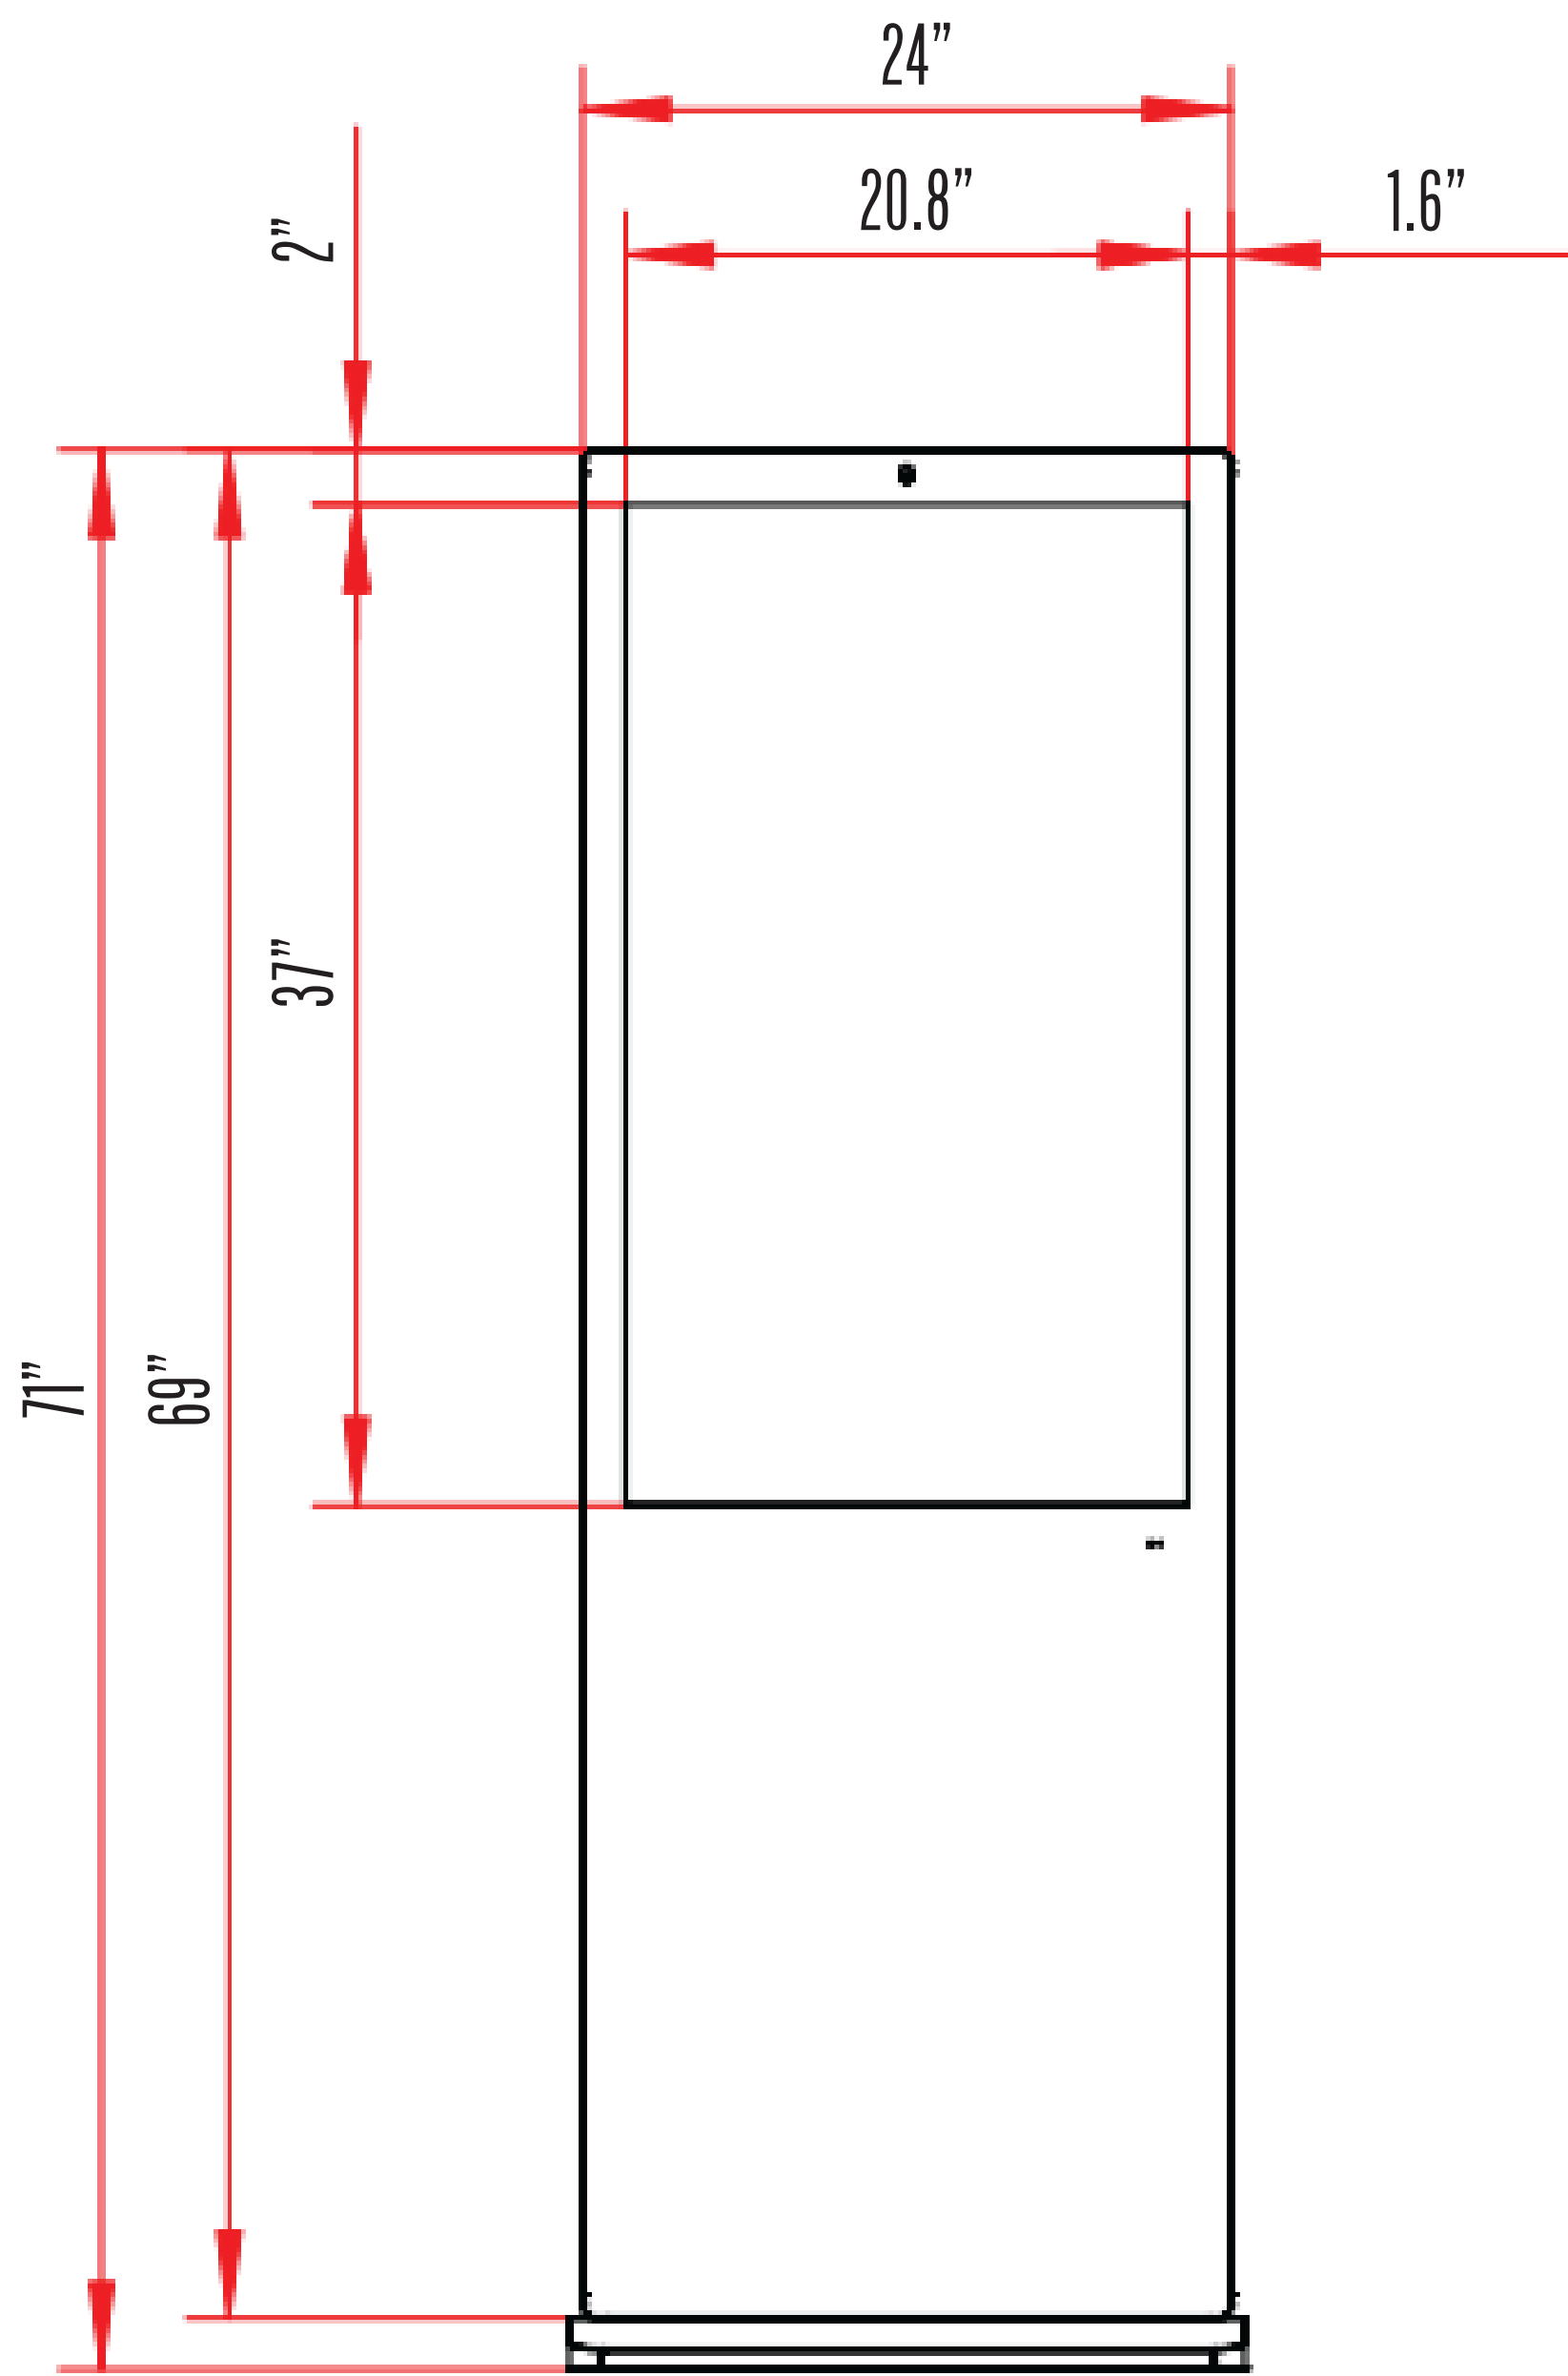

TECHNICAL DRAWINGS

43" A43F