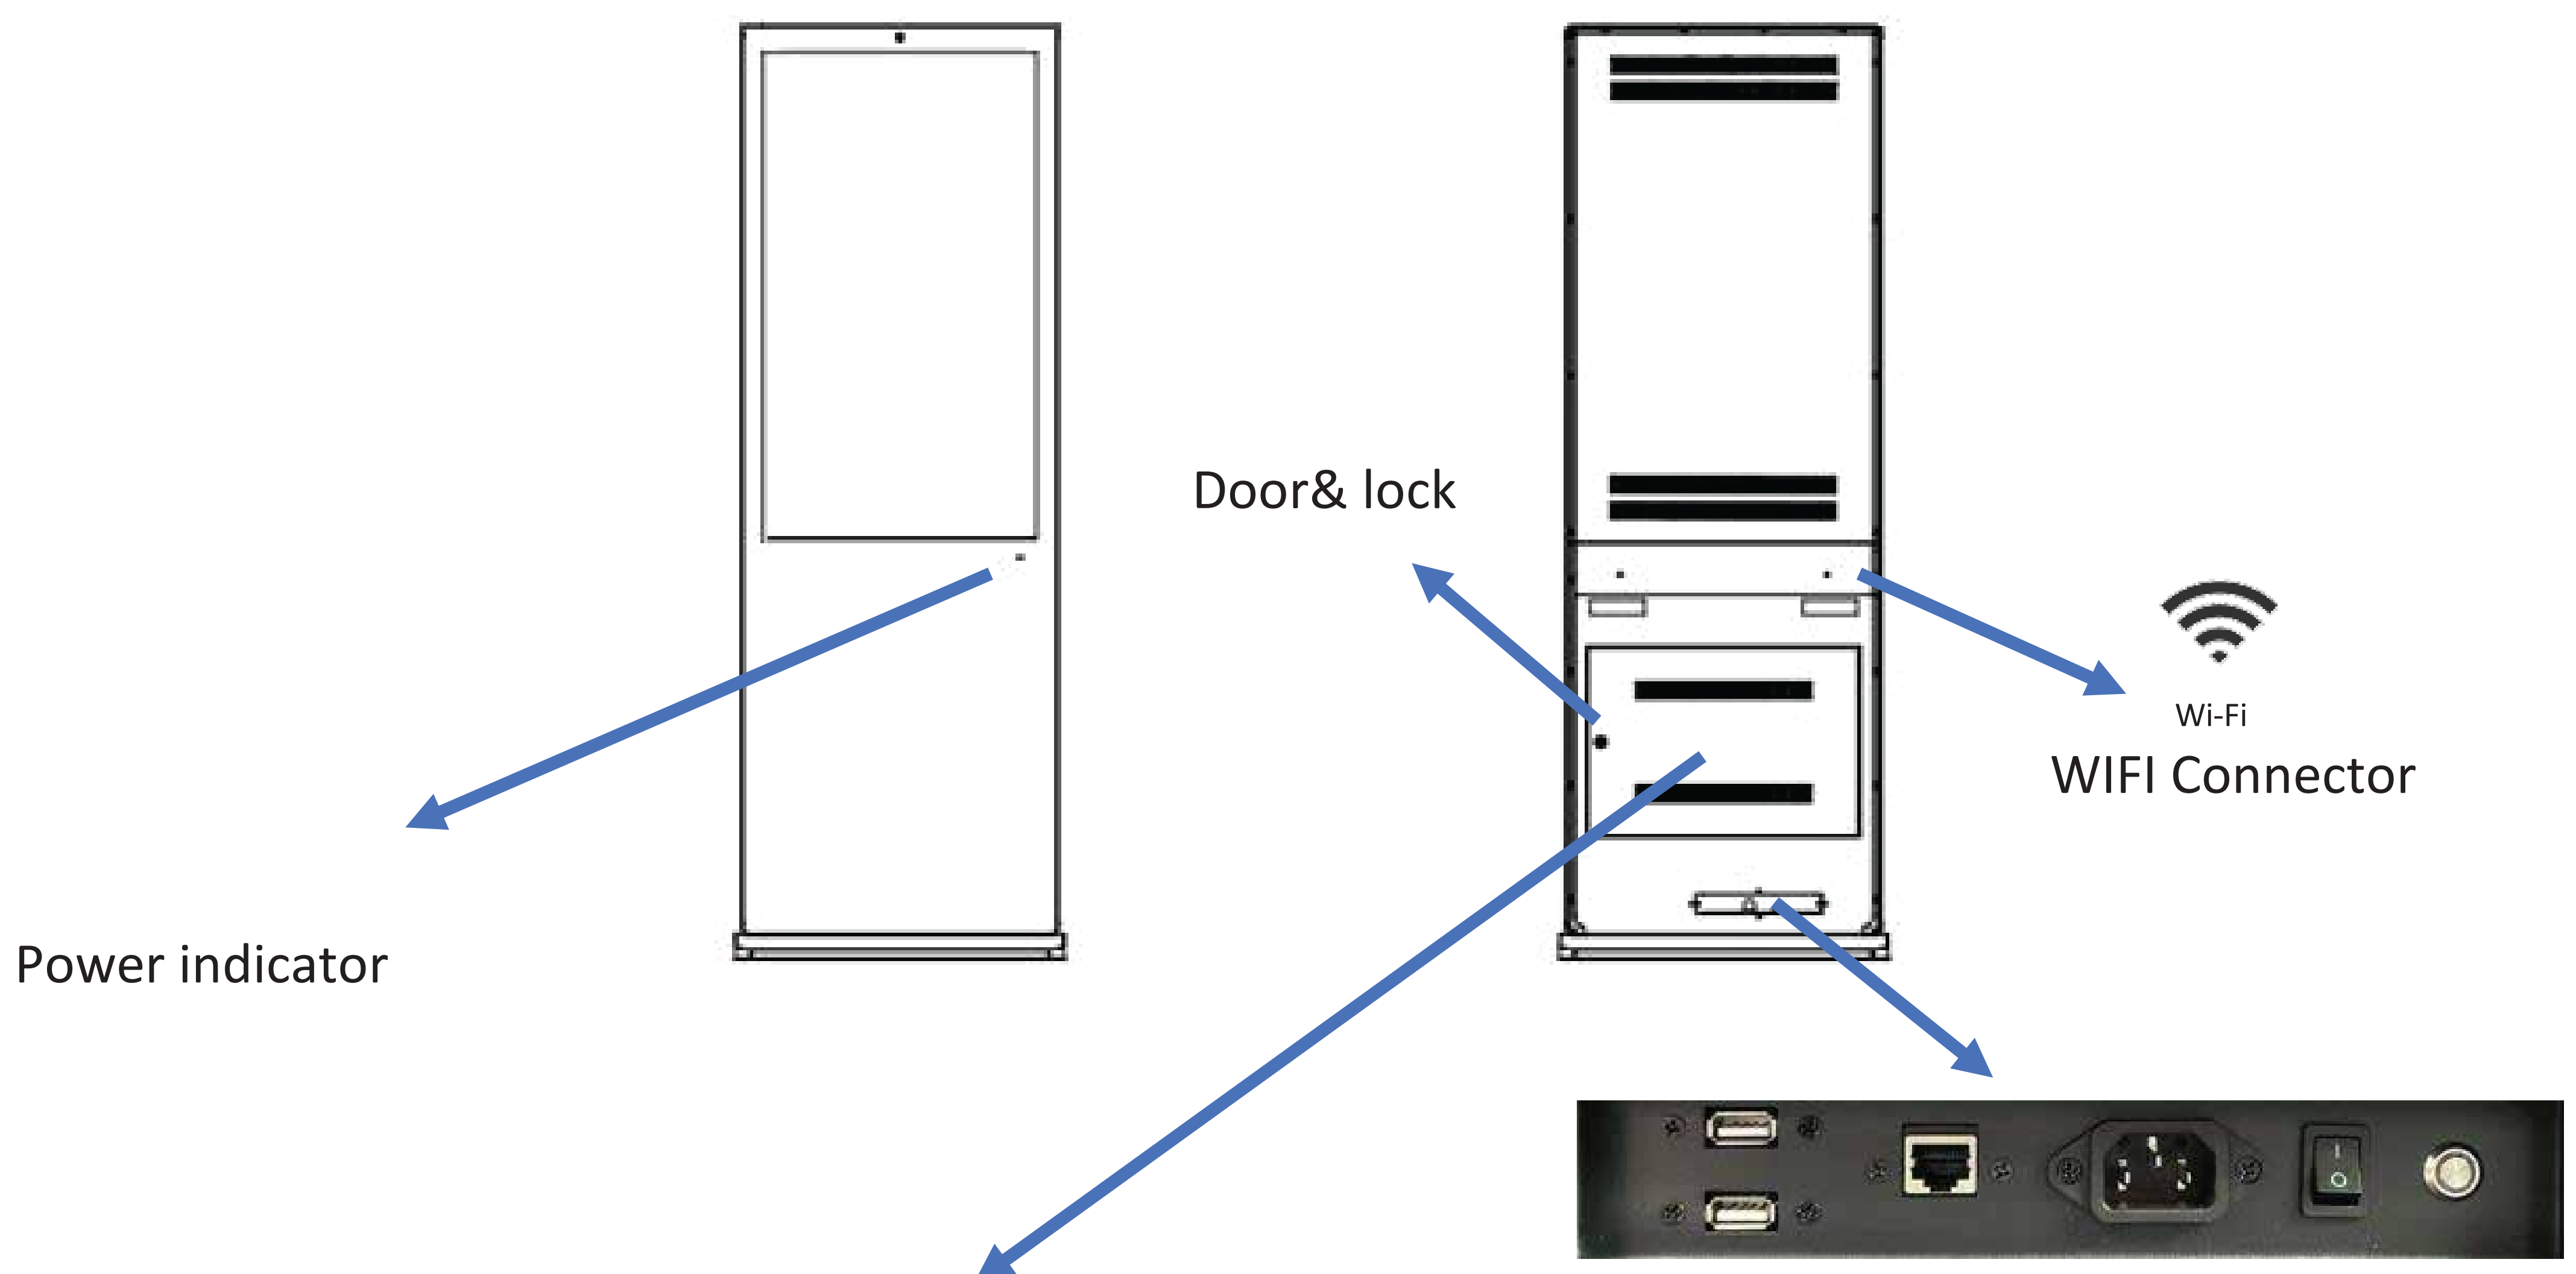

Wrench

The accessories are for Android version. If other version, it might be changed

INSTALLATION

For Freestanding totem series, We only need to install the pedestal to the screen body. And then stand it up. It can stand on its own.

Screen body

Pedestal (Base)

Screws * 8

Interface

Power indicator

Door& lock

Wi-Fi
WIFI Connector

Internal I/O Interface: 1 x RJ45, 2 x USB 2.0, 1 x HDMI in, 1 x power connector, 1 x Audio out

External I/O Interface: 2 x USB 2.0, 1 x RJ45, 1 x power connector, 1 x Power switch, 1 x power on/off button